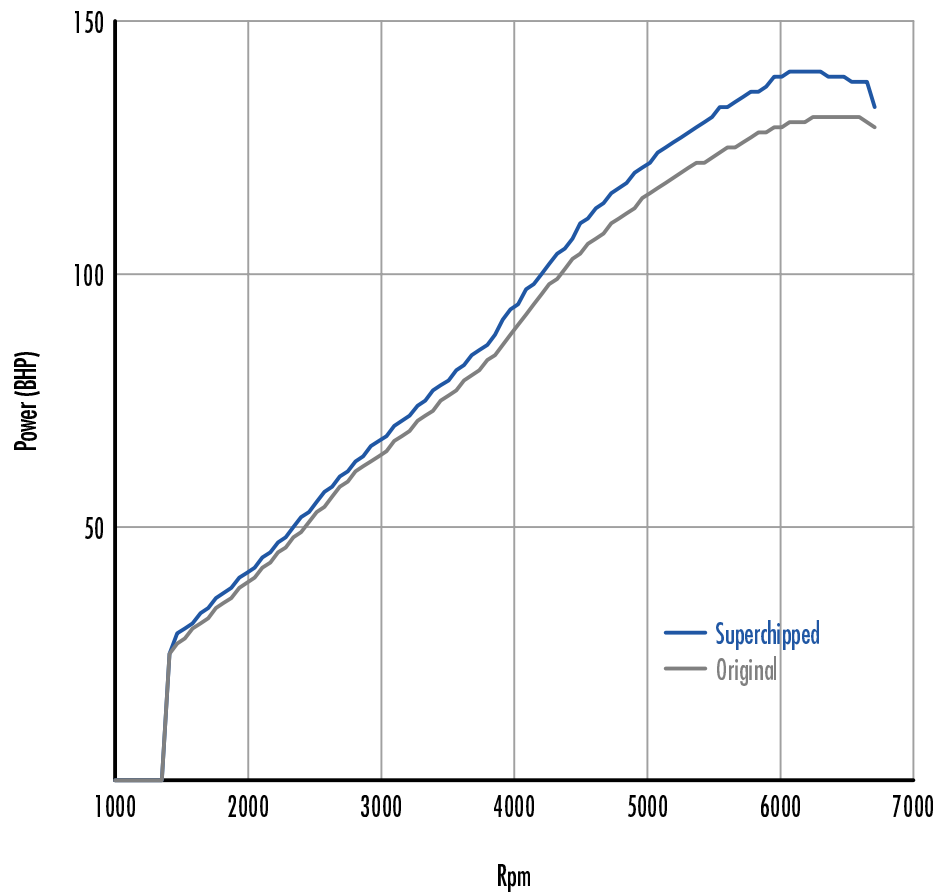

Power

10 BHP increase @ 5961 Rpm

Superchipped Max 140 BHP @ 6289 Rpm

Original Max 131 BHP @ 6604 Rpm

Torque

12 Nm increase @ 5435 Rpm

Superchipped Max 174 Nm @ 4600 Rpm

Original Max 165 Nm @ 4559 Rpm