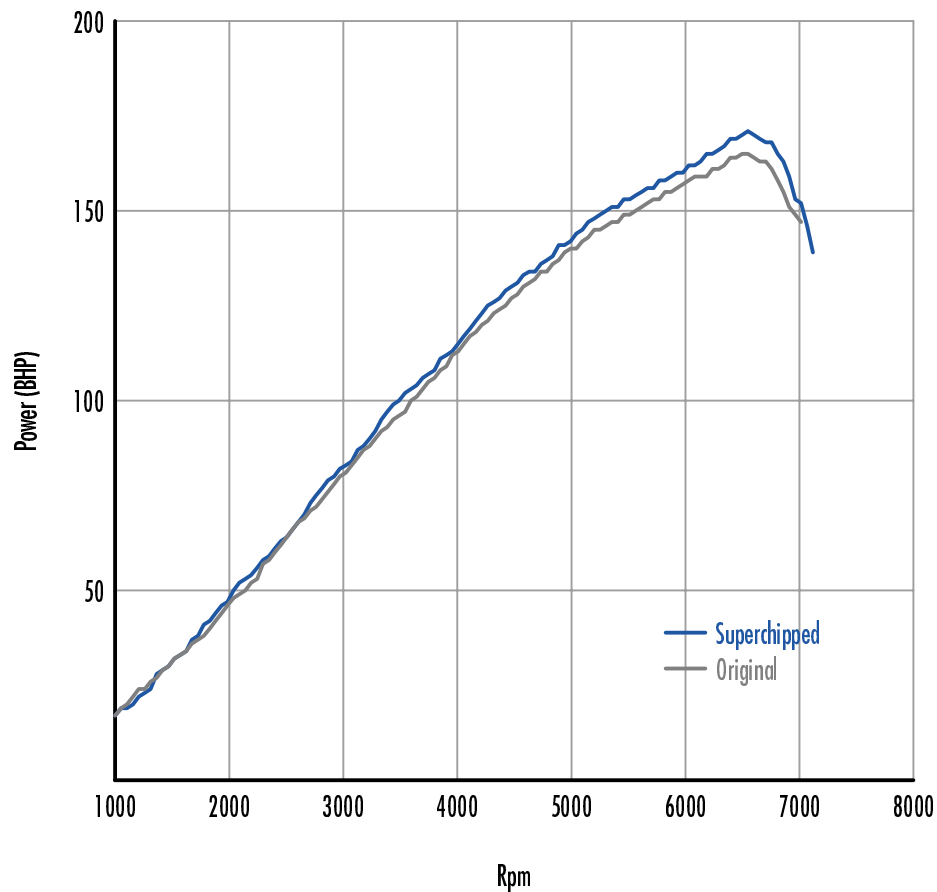

Power

8 BHP increase @ 6820 Rpm

Superchipped Max 171 BHP @ 6510 Rpm

Original Max 165 BHP @ 6510 Rpm

Torque

10 Nm increase @ 2066 Rpm

Superchipped Max 208 Nm @ 4185 Rpm

Original Max 203 Nm @ 4081 Rpm