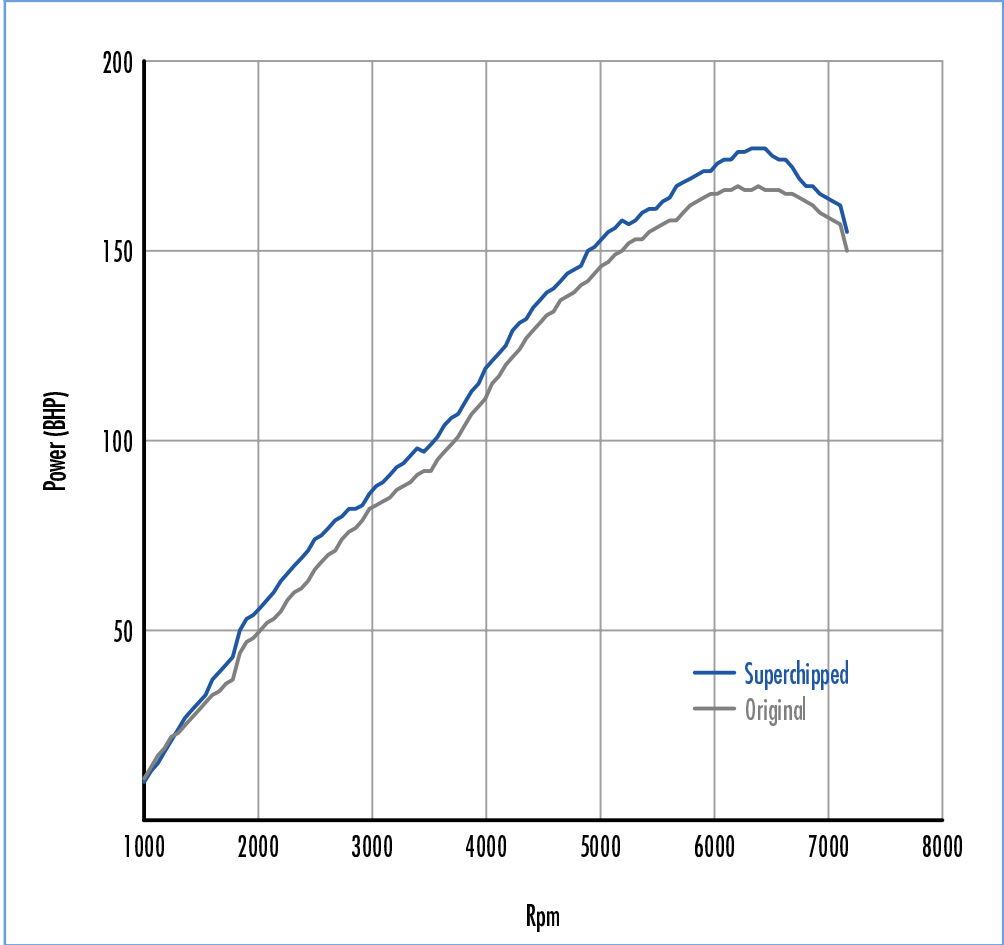

Power *11 BHP increase @ 6300 Rpm*

Superchipped Max 177 BHP @ 6420 Rpm
Original Max 167 BHP @ 6360 Rpm

Torque *27 Nm increase @ 2160 Rpm*

Superchipped Max 219 Nm @ 4440 Rpm
Original Max 210 Nm @ 4500 Rpm