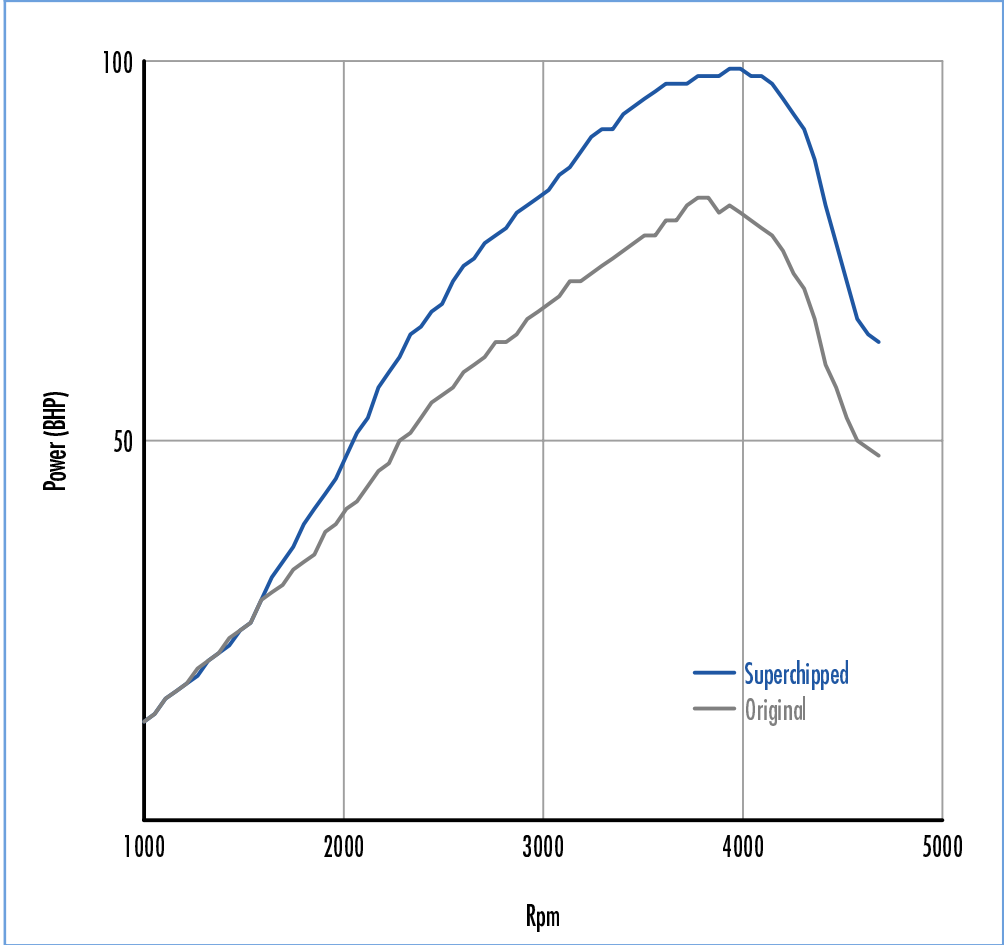

Power **21 BHP increase @ 4213 Rpm**

Superchipped Max 99 BHP @ 3946 Rpm
Original Max 82 BHP @ 4141 Rpm

Torque **54 Nm increase @ 2293 Rpm**

Superchipped Max 202 Nm @ 2560 Rpm
Original Max 150 Nm @ 2975 Rpm