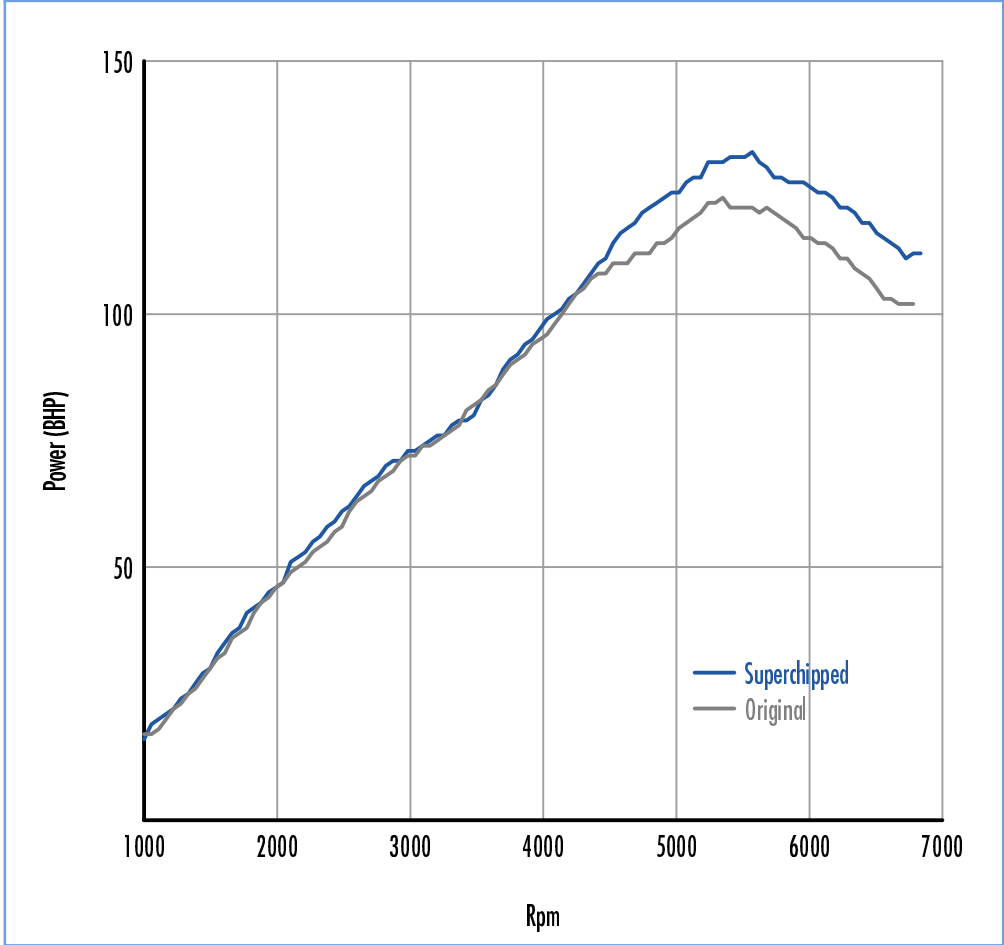

**Power**      **12 BHP increase @ 6545 Rpm**

Superchipped Max 132 BHP @ 5555 Rpm  
Original Max 123 BHP @ 5335 Rpm

**Torque**      **13 Nm increase @ 4785 Rpm**

Superchipped Max 180 Nm @ 4565 Rpm  
Original Max 174 Nm @ 4345 Rpm