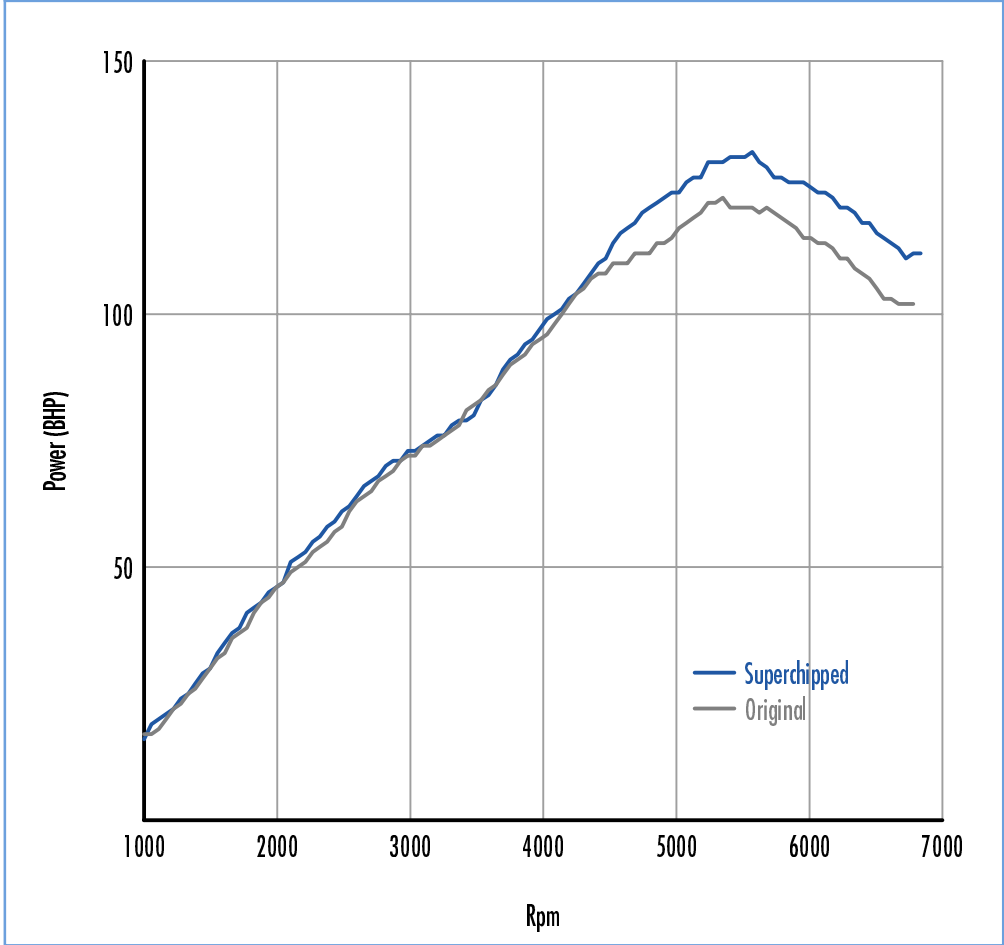

Power **12 BHP increase @ 6545 Rpm**

Superchipped Max 132 BHP @ 5555 Rpm
Original Max 123 BHP @ 5335 Rpm

Torque **13 Nm increase @ 4785 Rpm**

Superchipped Max 180 Nm @ 4565 Rpm
Original Max 174 Nm @ 4345 Rpm