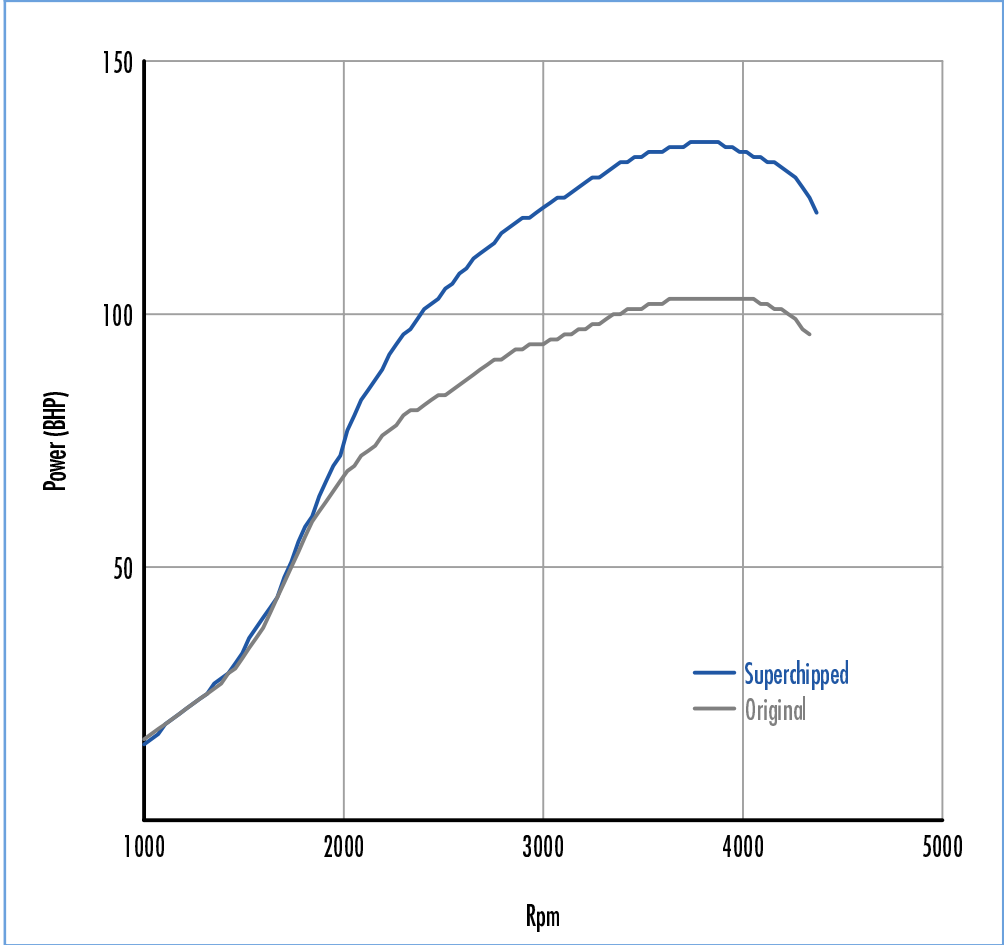

Power **31 BHP increase @ 3713 Rpm**

Superchipped Max 134 BHP @ 3850 Rpm
Original Max 103 BHP @ 4028 Rpm

Torque **66 Nm increase @ 3047 Rpm**

Superchipped Max 301 Nm @ 2380 Rpm
Original Max 249 Nm @ 2277 Rpm