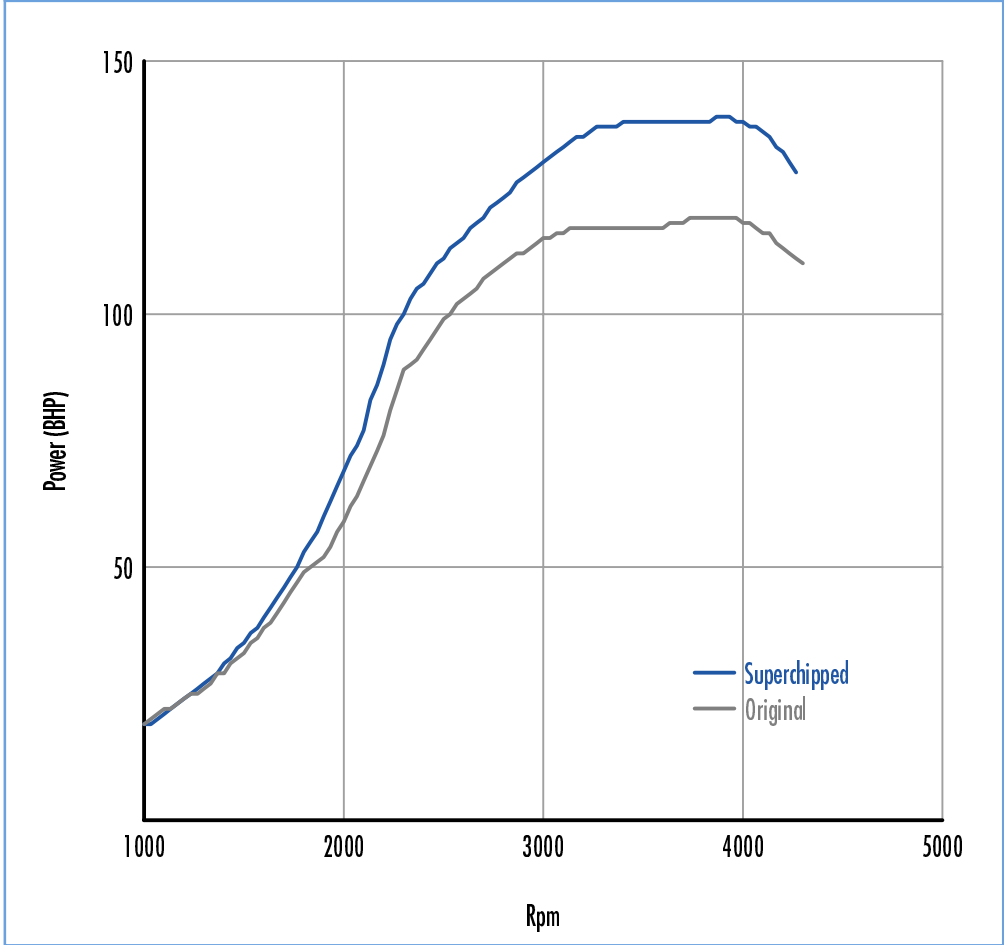

**Power** **21 BHP increase @ 3386 Rpm**

Superchipped Max 139 BHP @ 3903 Rpm  
Original Max 119 BHP @ 3956 Rpm

**Torque** **46 Nm increase @ 2179 Rpm**

Superchipped Max 321 Nm @ 2435 Rpm  
Original Max 284 Nm @ 2548 Rpm