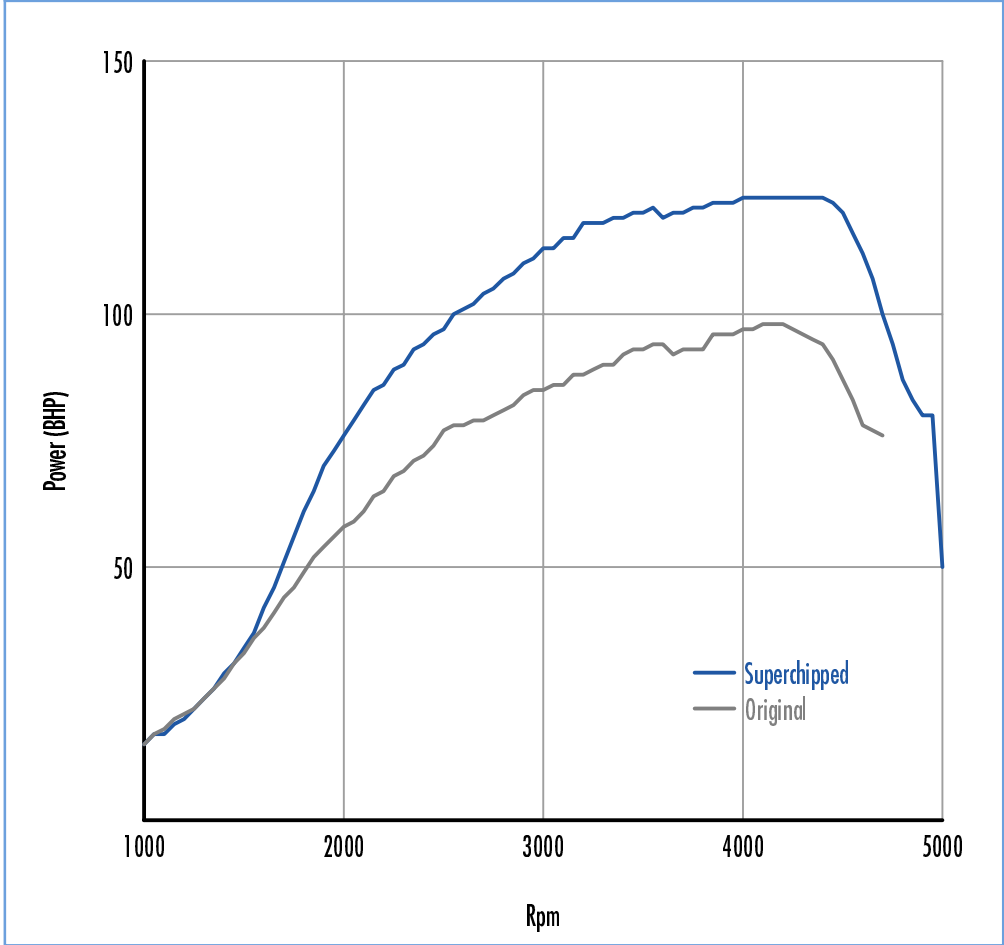

**Power** **33 BHP increase @ 4450 Rpm**

Superchipped Max 123 BHP @ 4350 Rpm  
Original Max 98 BHP @ 4150 Rpm

**Torque** **73 Nm increase @ 2050 Rpm**

Superchipped Max 287 Nm @ 2100 Rpm  
Original Max 223 Nm @ 2450 Rpm