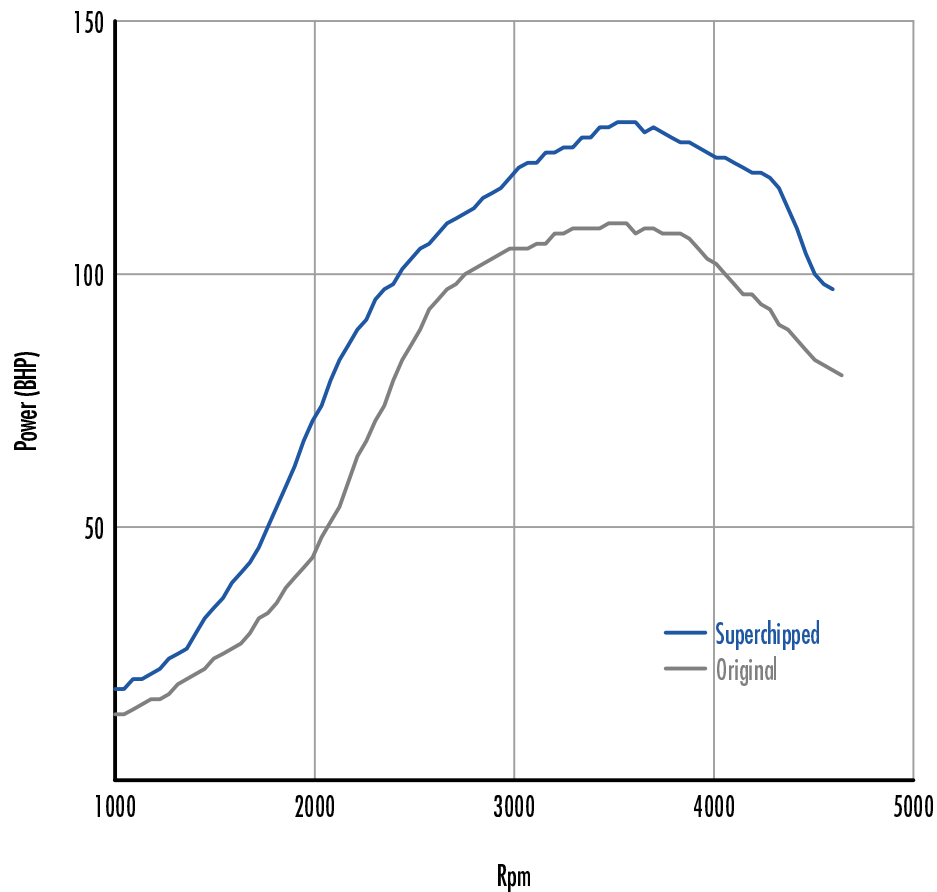

**Power**

**27 BHP increase @ 4320 Rpm**

Superchipped Max 130 BHP @ 3600 Rpm

Original Max 110 BHP @ 3555 Rpm

**Torque**

**75 Nm increase @ 2250 Rpm**

Superchipped Max 295 Nm @ 2430 Rpm

Original Max 258 Nm @ 2610 Rpm