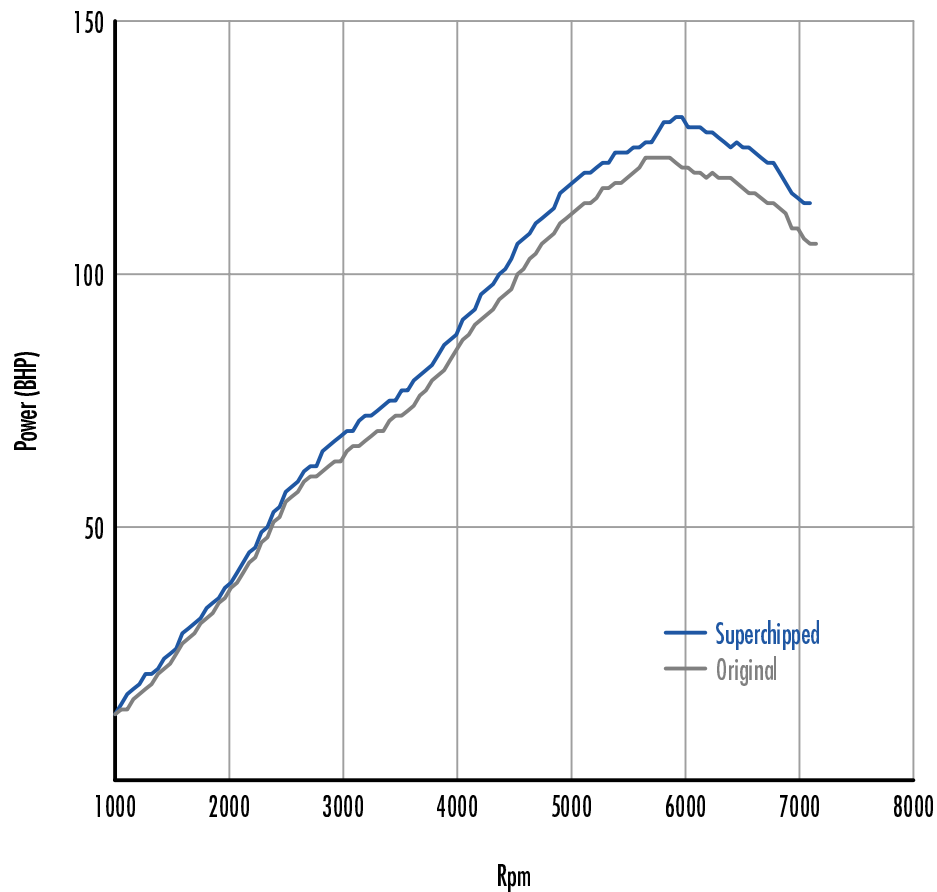

Power

10 BHP increase @ 5920 Rpm

Superchipped Max 131 BHP @ 5920 Rpm

Original Max 123 BHP @ 5813 Rpm

Torque

12 Nm increase @ 2933 Rpm

Superchipped Max 169 Nm @ 4853 Rpm

Original Max 161 Nm @ 4853 Rpm