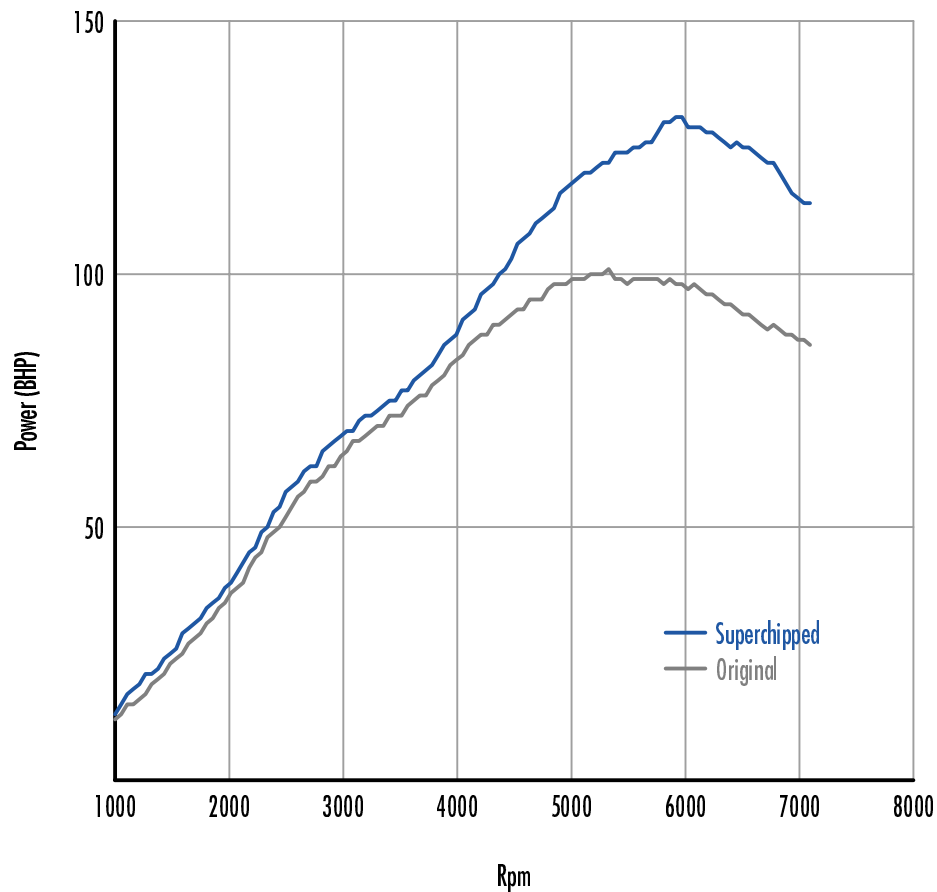

Power

33 BHP increase @ 5866 Rpm

Superchipped Max 131 BHP @ 5920 Rpm

Original Max 101 BHP @ 5280 Rpm

Torque

33 Nm increase @ 5333 Rpm

Superchipped Max 169 Nm @ 4853 Rpm

Original Max 157 Nm @ 2666 Rpm