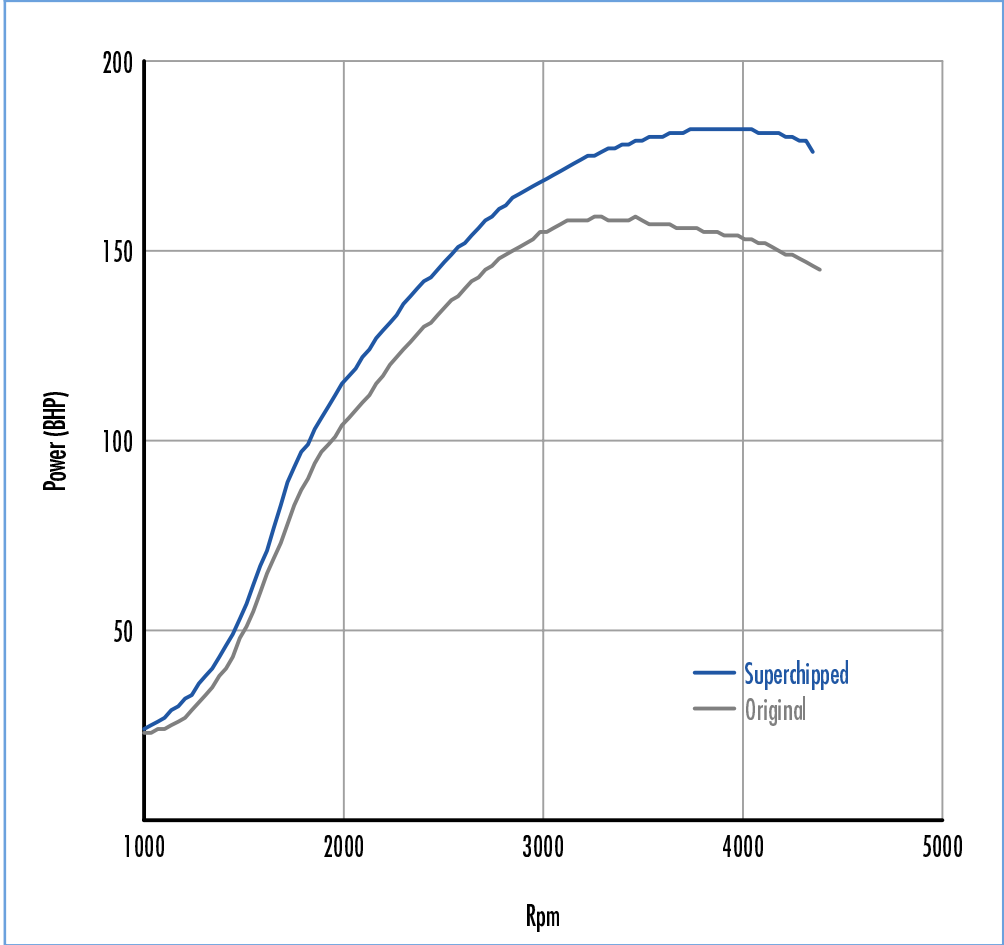

**Power**      **30 BHP increase @ 4095 Rpm**

Superchipped Max 182 BHP @ 4027 Rpm  
Original Max 159 BHP @ 3418 Rpm

**Torque**      **43 Nm increase @ 3486 Rpm**

Superchipped Max 423 Nm @ 2286 Rpm  
Original Max 390 Nm @ 2369 Rpm