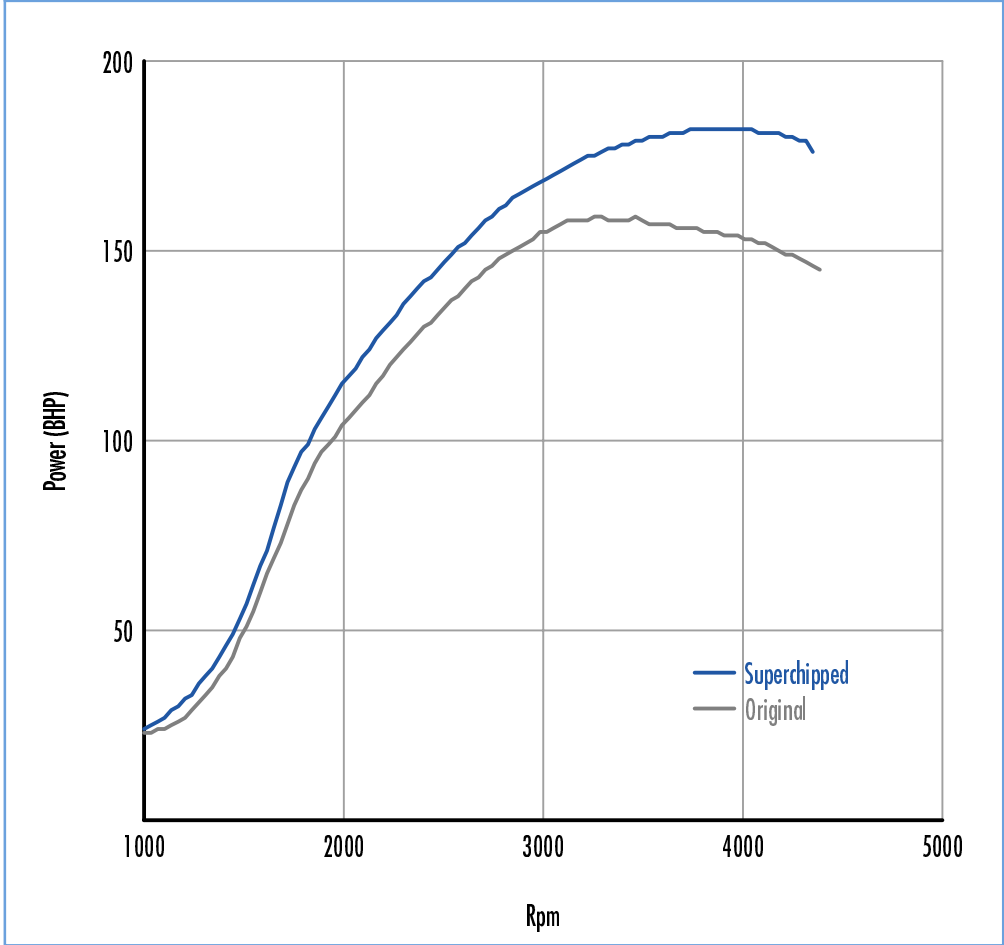

Power **30 BHP increase @ 4095 Rpm**

Superchipped Max 182 BHP @ 4027 Rpm
Original Max 159 BHP @ 3418 Rpm

Torque **43 Nm increase @ 3486 Rpm**

Superchipped Max 423 Nm @ 2286 Rpm
Original Max 390 Nm @ 2369 Rpm