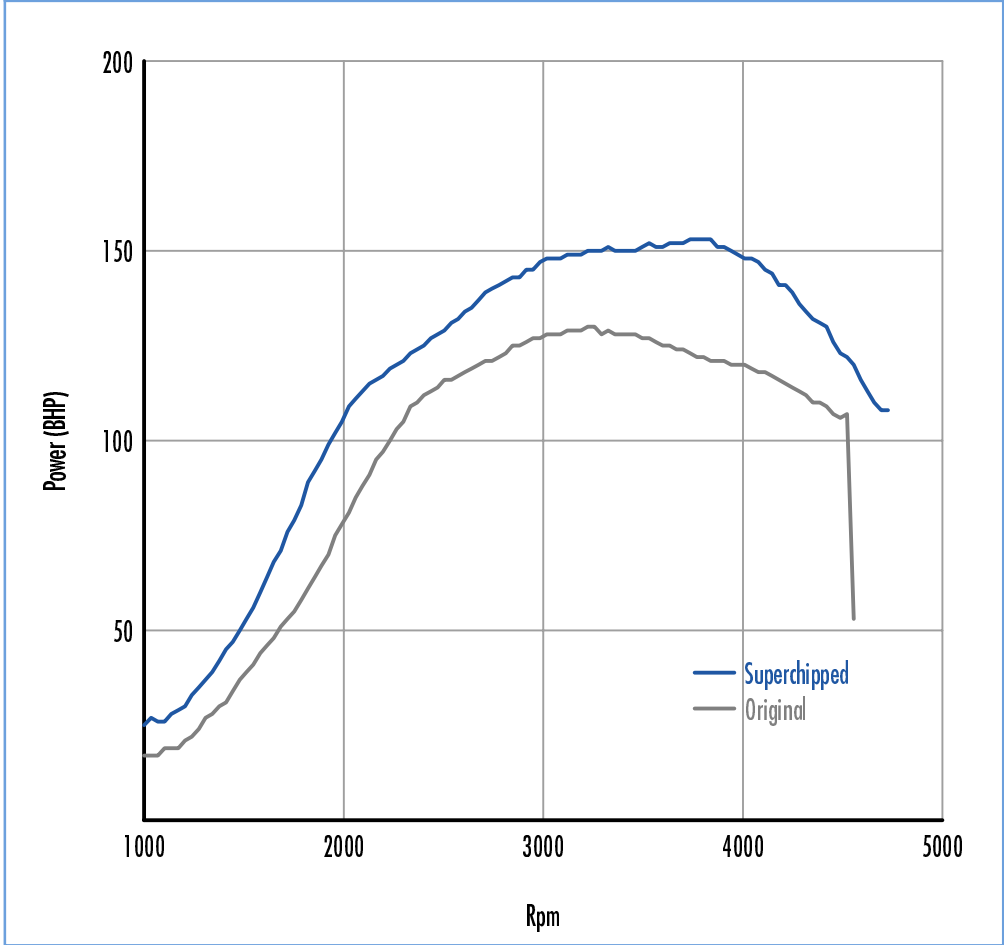

**Power** **32 BHP increase @ 3826 Rpm**

Superchipped Max 153 BHP @ 3826 Rpm  
Original Max 130 BHP @ 3245 Rpm

**Torque** **98 Nm increase @ 1947 Rpm**

Superchipped Max 386 Nm @ 2118 Rpm  
Original Max 333 Nm @ 2323 Rpm