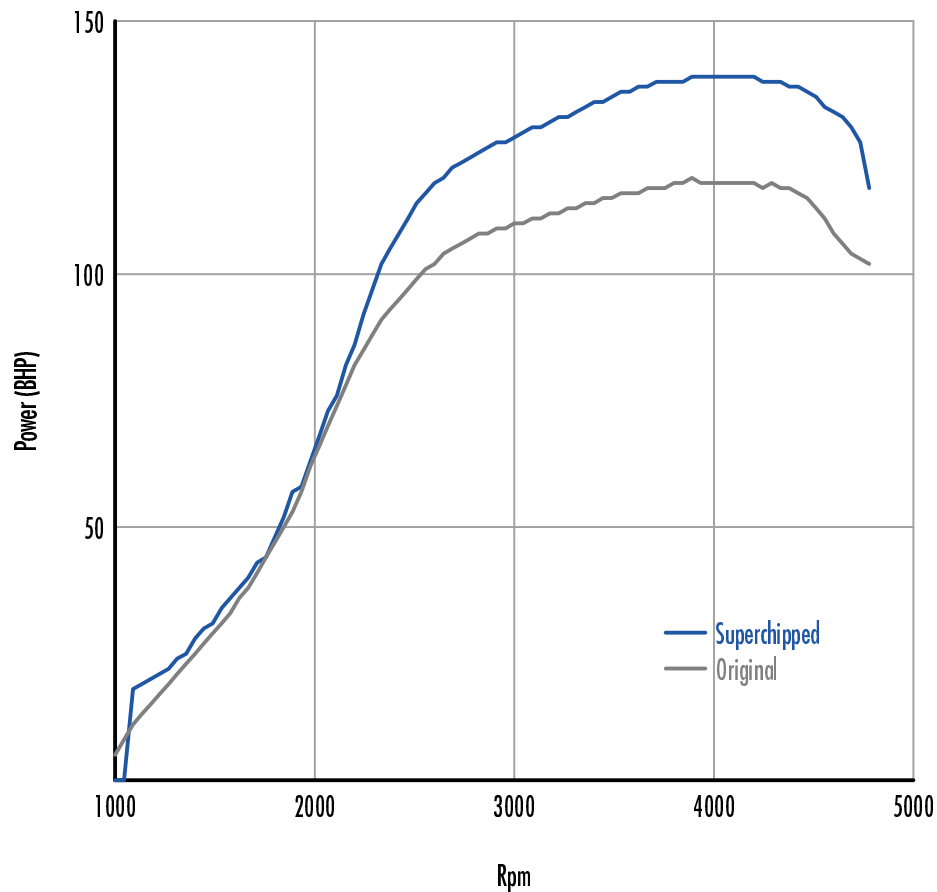

**Power**

**22 BHP increase @ 4459 Rpm**

Superchipped Max 139 BHP @ 4176 Rpm  
Original Max 119 BHP @ 3841 Rpm

**Torque**

**42 Nm increase @ 2560 Rpm**

Superchipped Max 325 Nm @ 2488 Rpm  
Original Max 284 Nm @ 2472 Rpm