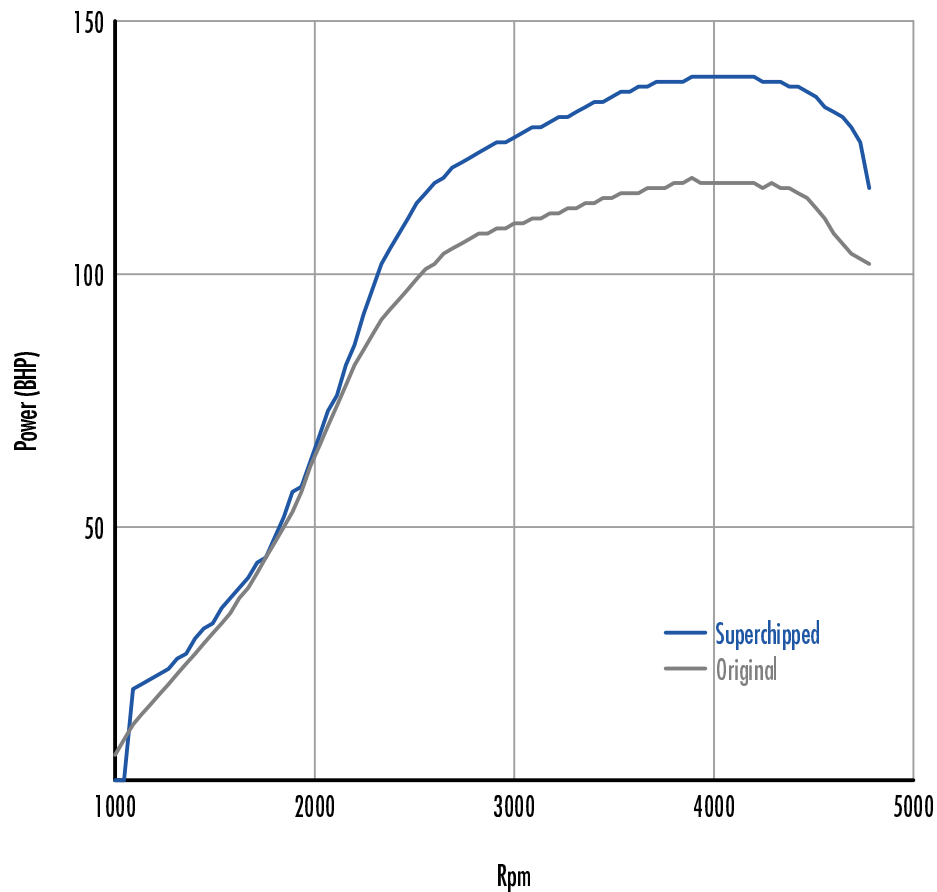

**Power**

**22 BHP increase @ 4459 Rpm**

Superchipped Max 139 BHP @ 4176 Rpm

Original Max 119 BHP @ 3841 Rpm

**Torque**

**42 Nm increase @ 2560 Rpm**

Superchipped Max 325 Nm @ 2488 Rpm

Original Max 284 Nm @ 2472 Rpm