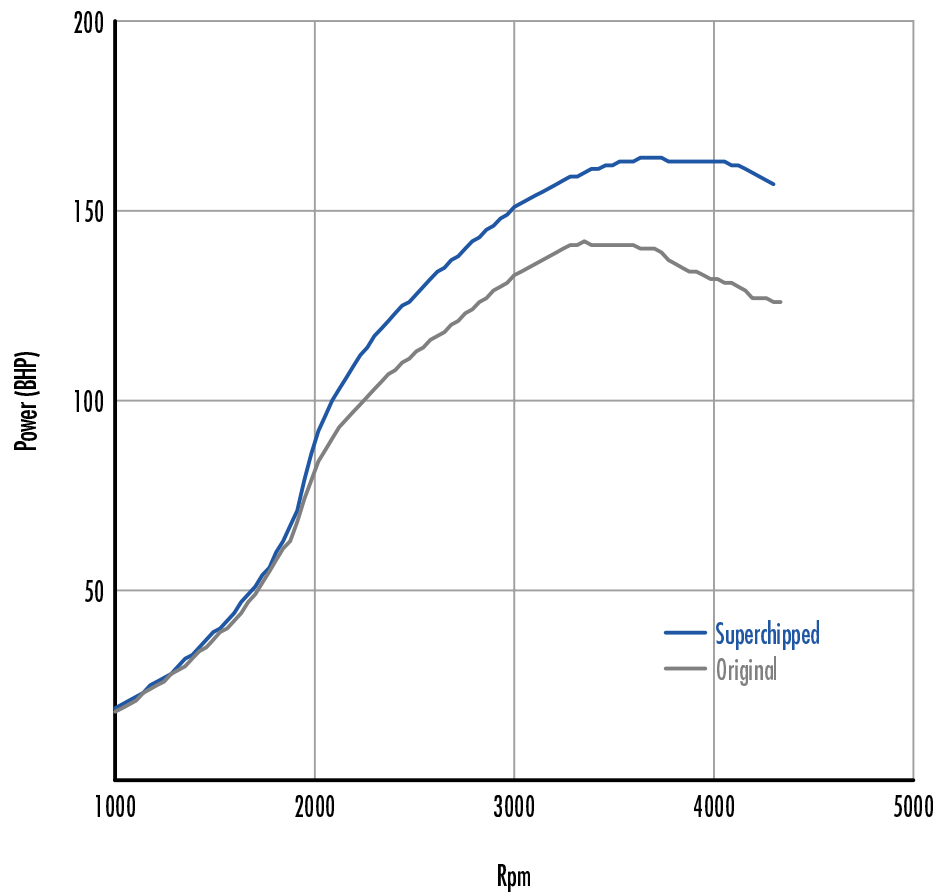

Power

33 BHP increase @ 4174 Rpm

Superchipped Max 164 BHP @ 3718 Rpm

Original Max 142 BHP @ 3334 Rpm

Torque

50 Nm increase @ 3753 Rpm

Superchipped Max 367 Nm @ 2420 Rpm

Original Max 322 Nm @ 2316 Rpm