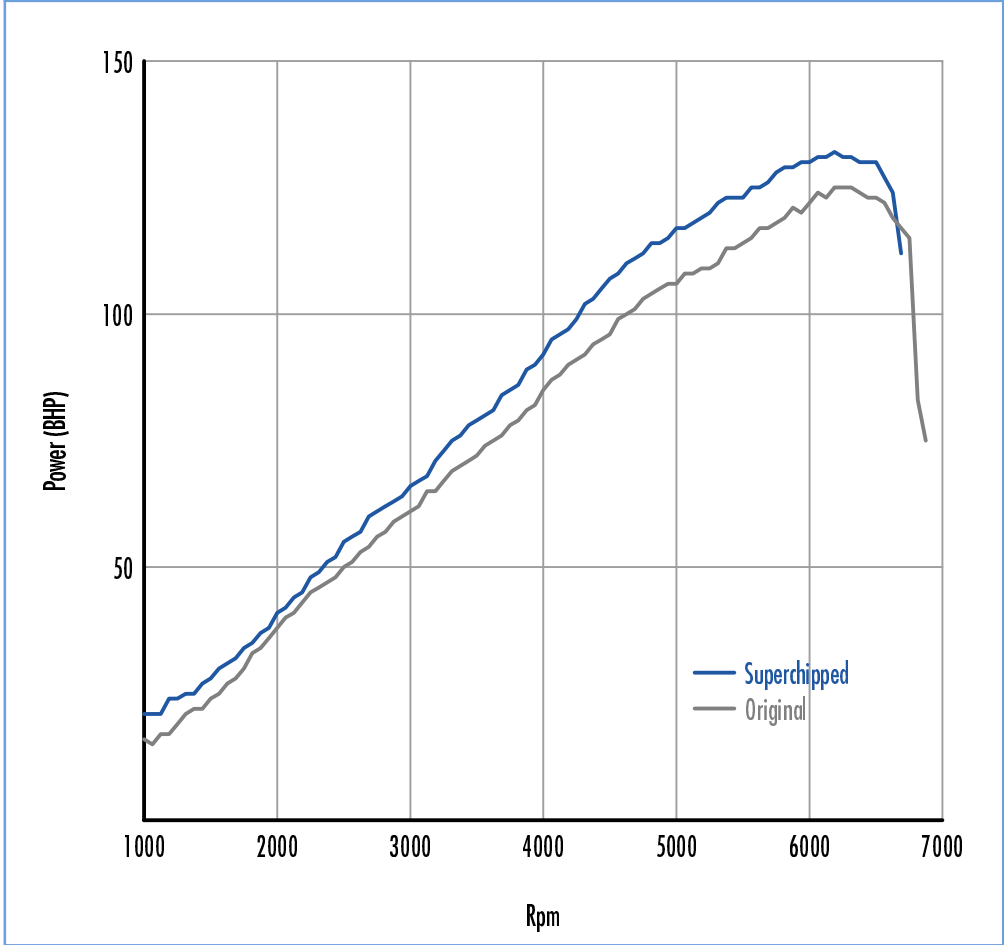

Power *12 BHP increase @ 5250 Rpm*

Superchipped Max 132 BHP @ 6125 Rpm
Original Max 125 BHP @ 6250 Rpm

Torque *17 Nm increase @ 4250 Rpm*

Superchipped Max 170 Nm @ 4250 Rpm
Original Max 155 Nm @ 4500 Rpm