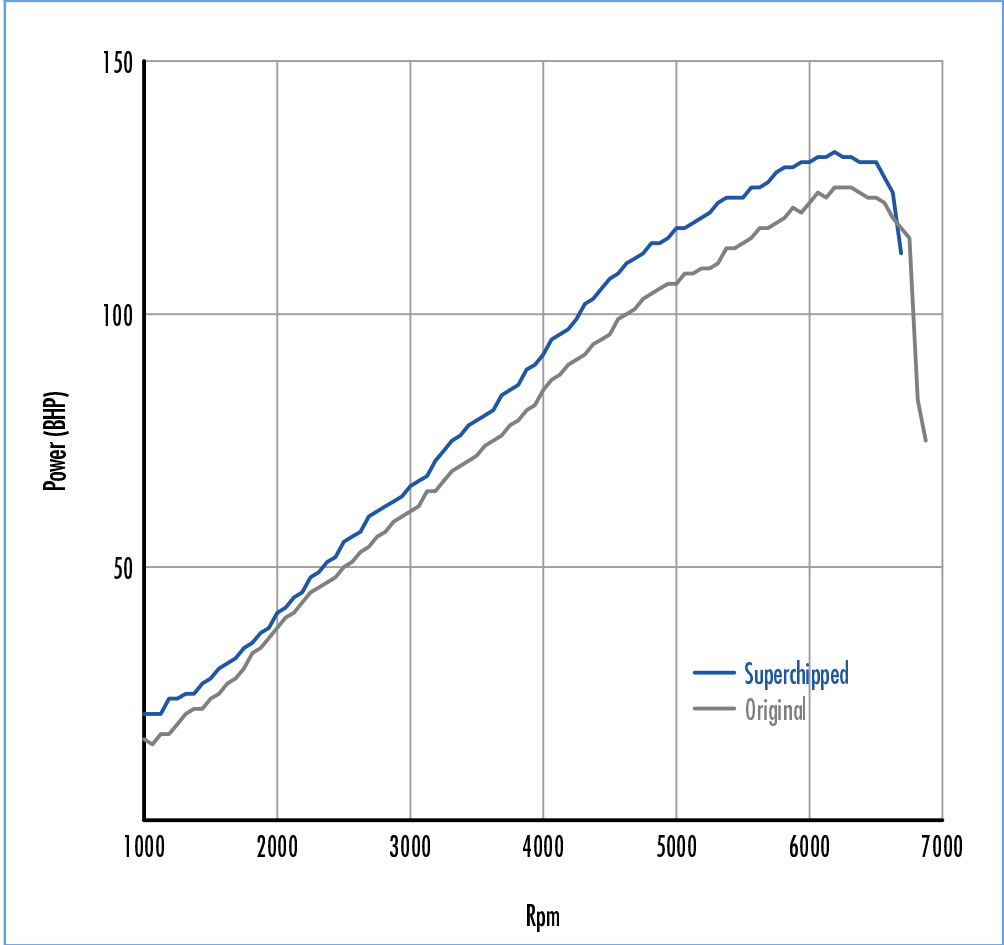

Power **12 BHP increase @ 5250 Rpm**

Superchipped Max 132 BHP @ 6125 Rpm
Original Max 125 BHP @ 6250 Rpm

Torque **17 Nm increase @ 4250 Rpm**

Superchipped Max 170 Nm @ 4250 Rpm
Original Max 155 Nm @ 4500 Rpm