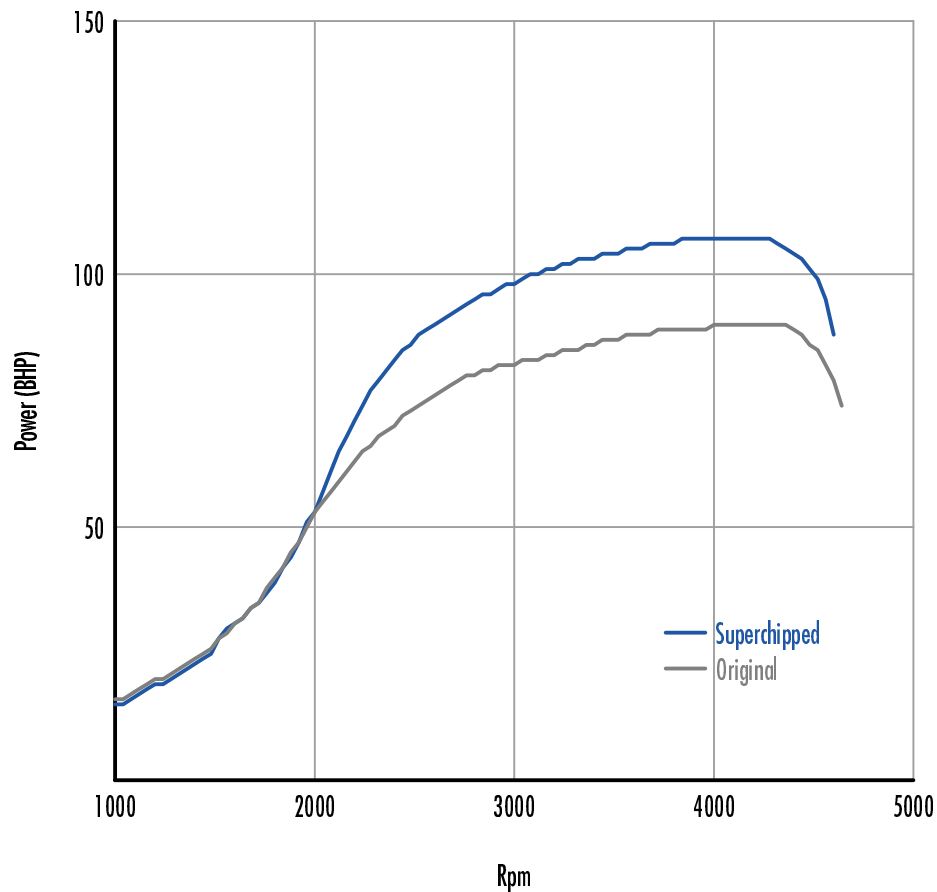

Power

18 BHP increase @ 3396 Rpm

Superchipped Max 107 BHP @ 4250 Rpm

Original Max 90 BHP @ 4473 Rpm

Torque

47 Nm increase @ 2609 Rpm

Superchipped Max 250 Nm @ 2406 Rpm

Original Max 206 Nm @ 2485 Rpm