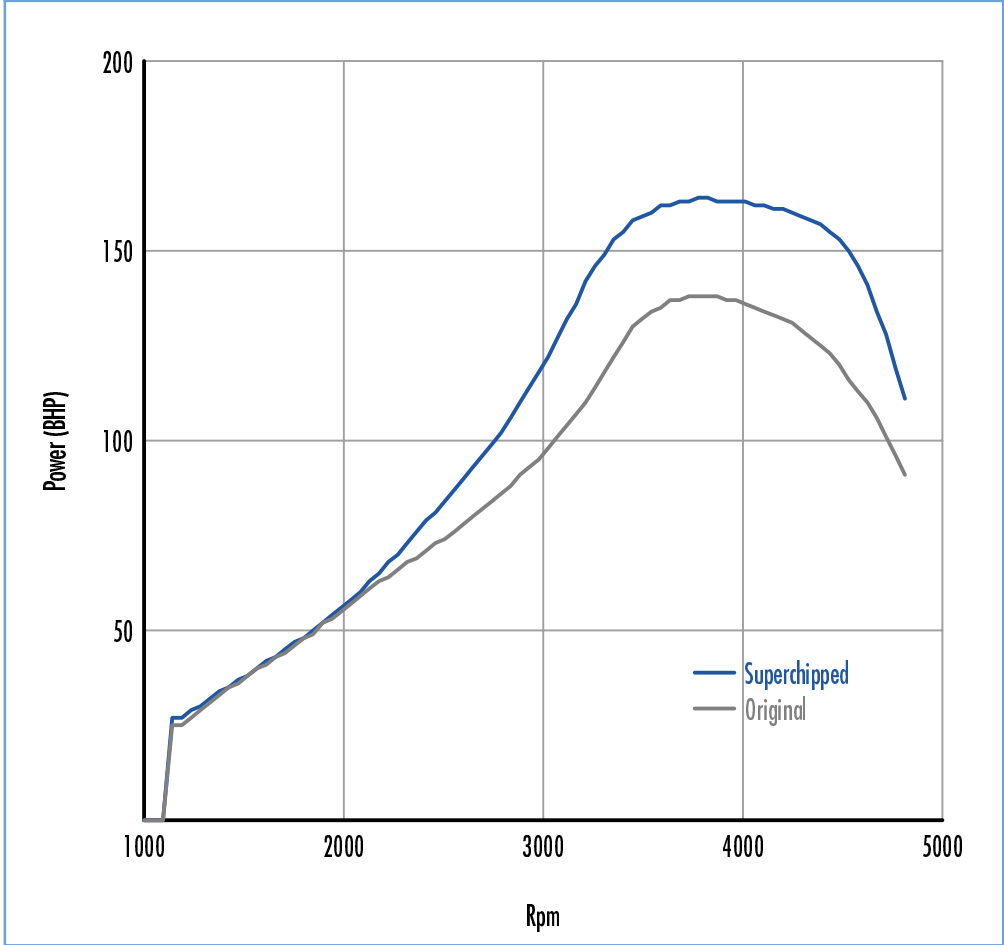

Power **34 BHP increase @ 4464 Rpm**

Superchipped Max 164 BHP @ 3789 Rpm
Original Max 138 BHP @ 3813 Rpm

Torque **70 Nm increase @ 3162 Rpm**

Superchipped Max 328 Nm @ 3415 Rpm
Original Max 272 Nm @ 3394 Rpm