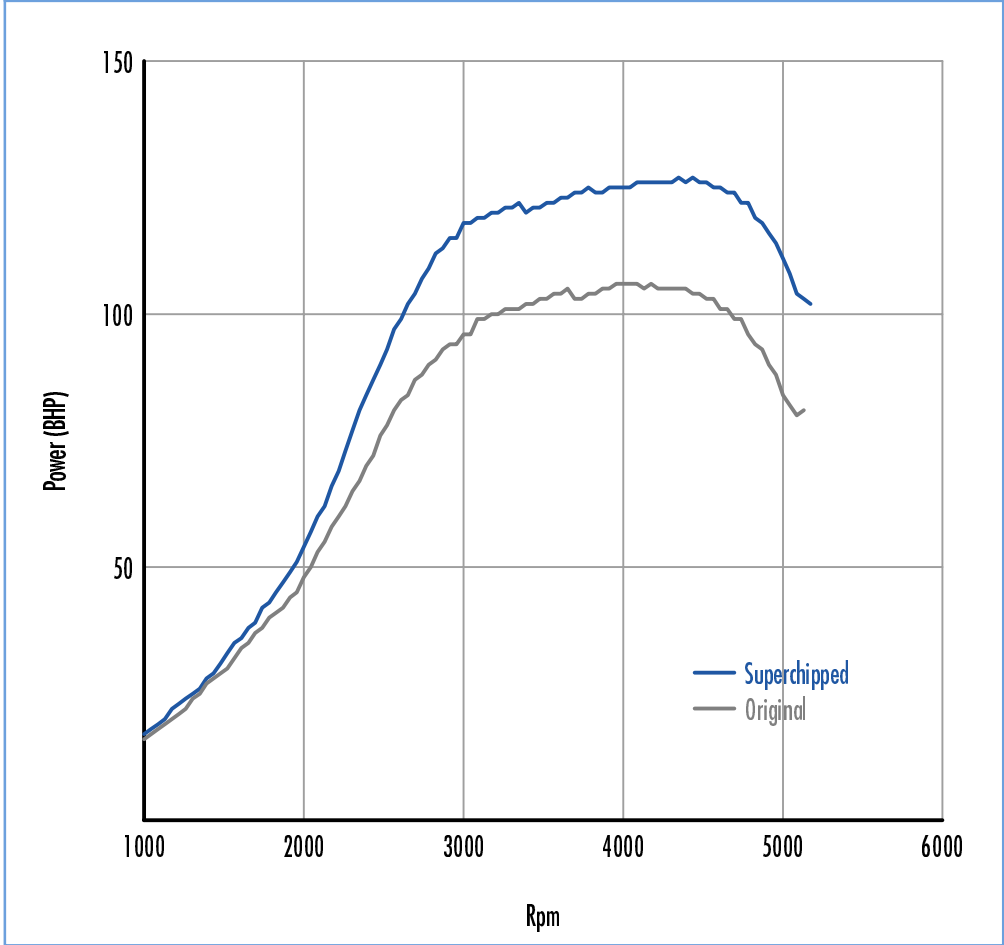

**Power**      **26 BHP increase @ 4766 Rpm**

Superchipped Max 127 BHP @ 4420 Rpm  
Original Max 106 BHP @ 4160 Rpm

**Torque**      **52 Nm increase @ 2816 Rpm**

Superchipped Max 282 Nm @ 2816 Rpm  
Original Max 230 Nm @ 2686 Rpm