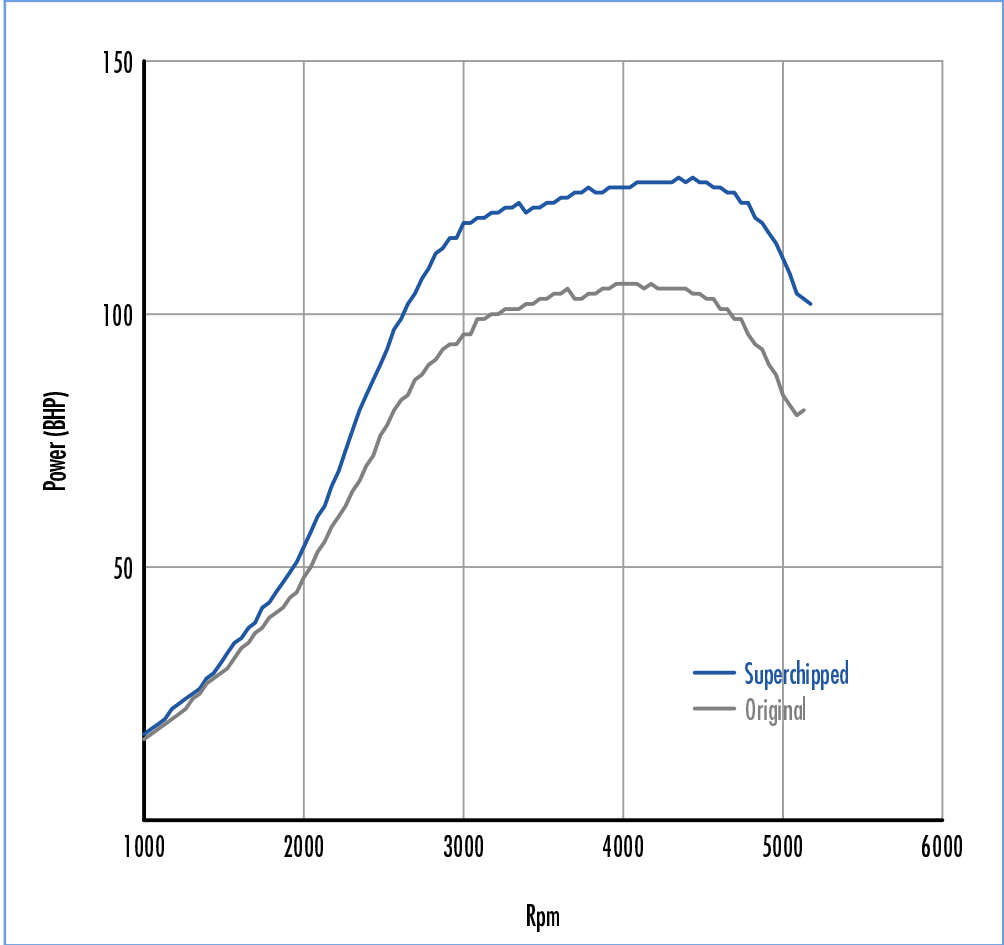

Power **26 BHP increase @ 4766 Rpm**

Superchipped Max 127 BHP @ 4420 Rpm
Original Max 106 BHP @ 4160 Rpm

Torque **52 Nm increase @ 2816 Rpm**

Superchipped Max 282 Nm @ 2816 Rpm
Original Max 230 Nm @ 2686 Rpm