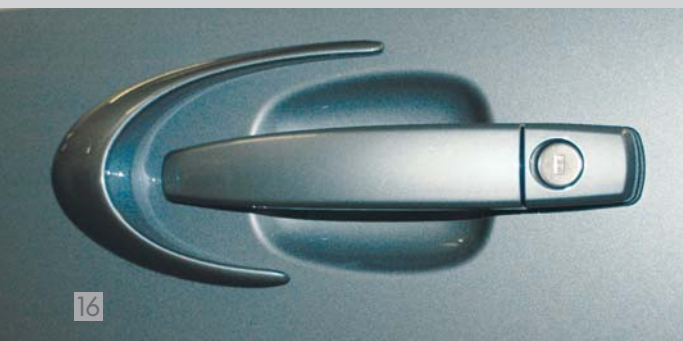

6

7

8

9

10

- 6 Rear roof spoiler.
- 7 Side pillar trim kit – 6 pieces.
- 8 Rear bumper sports insert for use with hidden OE rear silencer.
- 9 Fuel flap cover.

- 10 Rear roof spoiler.
Rear bumper sports insert for use with Irmischer sports silencer – left exit.
Light alloy wheel Delta design 8 x 19 ET35.
Sports silencer with split oval design chrome-plated tailpipes.