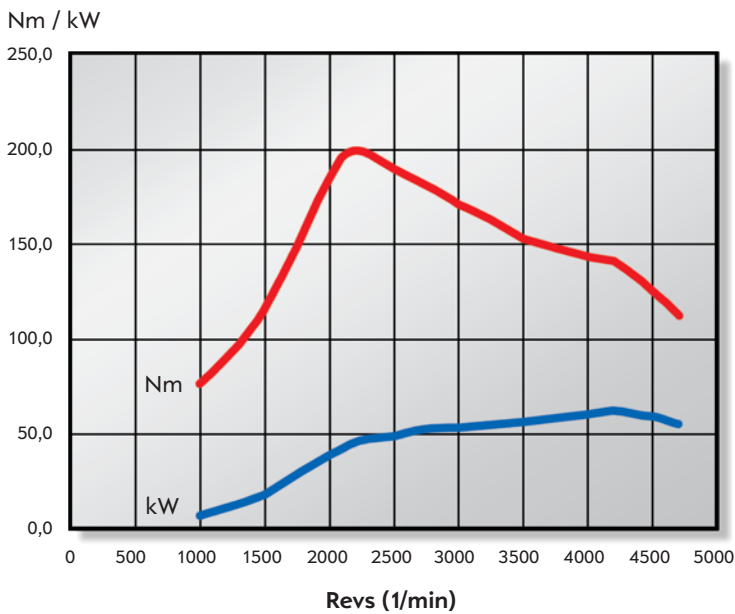

PERFORMANCE KIT.

- Exhaust emission standard fulfil EU 3.
- No alteration of the fuel consumption in comparison to the standard vehicle.