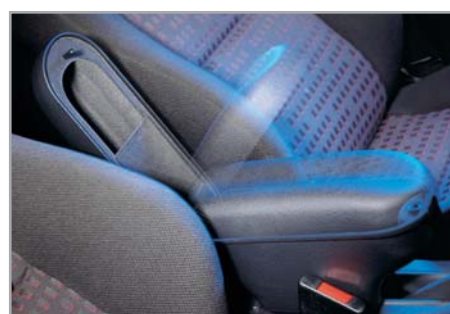

Foldable centre armrest i 20 17 071
with additional storage facility.