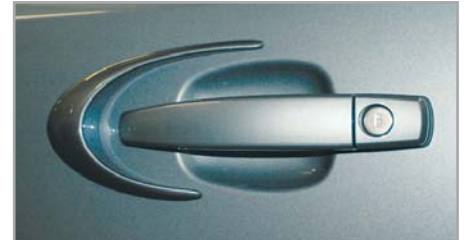

Door handle spoiler i 95 01 300.

VECTRA SALOON / HATCH / ESTATE.

Exterior

Description	Comments	Order No.
Cross hatch grille	Black with Irmischer logo.	i 34 01 050**
Cross hatch grille	Black with Irmischer 'ii' logo.	i 34 01 053
Cross hatch grille with trim	Brushed high-grade steel with lasered Irmischer logo.	i 34 01 056**
Door mirror covers	Chrome-effect.	i 34 01 110
Grip covers	8 pcs. Polished stainless steel. For left- and right-hand drive vehicles, front and back door.	i 34 01 320
Door handle spoiler	Set of 2.	i 95 01 300

** irmscher LINE.

Suspension

Description	Comments	Order No.
Vectra Saloon and Hatch		
Complete suspension kit	For vehicles with max. axle weight front up to 965 kg.	i 34 03 005¹⁾
Complete suspension kit	For vehicles with max. axle weight front from 975 up to 1.060 kg.	i 34 03 006¹⁾
Complete suspension kit	For vehicles with max. axle weight front from 1.065 up to 1.130 kg.	i 34 03 007¹⁾
Complete suspension kit	For vehicles with max. axle weight front from 1.135 up to 1.205 kg.	i 34 03 008¹⁾
Spring kit	For vehicles with max. axle weight front up to 965 kg.	i 34 03 001¹⁾
Spring kit	For vehicles with max. axle weight front from 975 kg up to 1.060 kg.	i 34 03 002¹⁾
Spring kit	For vehicles with max. axle weight front from 1.065 kg up to 1.130 kg.	i 34 03 003¹⁾
Spring kit	For vehicles with max. axle weight front from 1.135 kg up to 1.205 kg.	i 34 03 004¹⁾
Vectra Saloon and Hatch fitted with OE sports suspension		
Complete suspension kit	For vehicles with max. axle weight front up to 965 kg.	i 34 03 029²⁾
Complete suspension kit	For vehicles with max. axle weight front from 975 up to 1.060 kg.	i 34 03 030²⁾
Complete suspension kit	For vehicles with max. axle weight front from 1.065 up to 1.130 kg.	i 34 03 031²⁾
Complete suspension kit	For vehicles with max. axle weight front from 1.135 up to 1.205 kg.	i 34 03 032²⁾
Spring kit	For vehicles with max. axle weight front up to 965 kg.	i 34 03 024²⁾
Spring kit	For vehicles with max. axle weight front from 975 kg up to 1.060 kg.	i 34 03 025²⁾
Spring kit	For vehicles with max. axle weight front from 1.065 kg up to 1.130 kg.	i 34 03 026²⁾
Spring kit	For vehicles with max. axle weight front from 1.135 kg up to 1.205 kg.	i 34 03 027²⁾
Vectra Estate		
Complete suspension kit	For vehicles with max. axle weight front up to 1060 kg.	i 34 03 040³⁾
Complete suspension kit	For vehicles with max. axle weight front from 1065 kg up to 1130 kg.	i 34 03 041³⁾
Complete suspension kit	For vehicles with max. axle weight front from 1135 kg up to 1230 kg.	i 34 03 042³⁾
Spring kit	For vehicles with max. axle weight front up to 1060 kg.	i 34 03 035³⁾
Spring kit	For vehicles with max. axle weight front from 1065 kg up to 1130 kg.	i 34 03 036³⁾
Spring kit	For vehicles with max. axle weight front from 1135 kg up to 1230 kg.	i 34 03 037³⁾

¹⁾ Vectra Saloon and Hatch: Up to 30 mm lower, depending on fittings and equipment of the vehicle.

²⁾ Vectra Saloon and Hatch models fitted with OE sports suspension: Up to 15 mm lower front axle, up to 10 mm lower rear axle, depending on fittings and equipment of the vehicle.