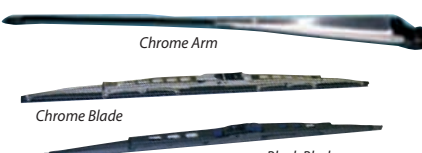

All PRICES INCLUDE V.A.T

STYLING

Morette Twin headlight kits are the very best available, ready to fit, and come fully assembled. Formed in high quality black ABS for easy colour coding. Spray service available at extra cost please call for quote. Some applications have load correctors (L/C). To find out if your car has load correctors it will have a switch on the dash, which controls the in-built motors that moves your headlamp beam up and down.

Application	Price	Application	Price
Astra Mk1/2	£268	Corsa B 97 > L/C	£329
Astra Mk3	£305	Corsa C 00-03	£369
Astra Mk3 L/C	£323	Corsa C 00-03 L/C	£376
Astra Mk4(G) L/C	£376	Corsa C 04> NEW	£396
Carlton	£275	(Bosch/ZKW)L/C	£396
Cavalier Mk3	£290	Nova	£292
Corsa B 94-03/97	£329	Vectra B 97>	£356
Corsa B 94-03/97 L/C	£336	Vectra B 97 L/C	£367
Corsa B GSi to 03/97	£329	Vivaro L/C	£316
Corsa B GSi to 03/97 L/C	£336	Corsa C Rear light	£249
Corsa B 97 >	£321	Astra H Rear light	£POA

FULLY TAILORED CARPET MATS

Superior tufted quality car mats set. Fully tailored set of 4 mats are available to fit all Vauxhalls. Available in two mat colours with Seven colour options for edging. Also includes embroidered logos, many to choose from including SRI, GSi, GTi, Motorsport, 16v, VTR, VTS, Turbo etc....please call. **From £59**

Mat without chequered heel from **£59**

with chequered heel Additional **£10 Per plate**

ATD SPORTS DOOR CILLS

Protect your Car paintwork. Polished 304 stainless steel with etched logo and self adhesive fixings (No drilling required).