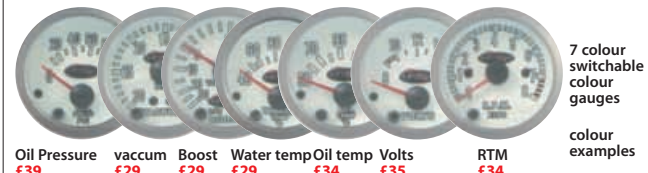

E-tech sport gauges feature a unique smoked lens that makes all numbers on the dials invisible if ignition is switched off, gauges use red needle pointer, black face with white scale. Which is illuminated using a unique 7 colour L.E.D changing illumination cycle. 52mm diameter

1A. Water Temp Gauge 100-300°F(610506)	£42	2A. Voltmeter 8v - 18v (610515)	£59
1B. Vacuum Gauge 0-30 in-hg scale (610510)	£33	2B. Oil Pressure Gauge 0-7bar (610512)	£64
1C. Rev Counter 0-10,000 rpm (610511-1)	£35	2C. Vacuum Gauge 0-30 in-hg scale (610517)	£55
1D. Turbo Boost Gauge 0-2 bar (610509)	£32	2D. Oil Temp Gauge 40°C-150°C (610514)	£58
1E. Voltmeter 8v - 18v (610508)	£34	2E. Rev Counter 0-10,000 rpm (610518)	£58
1F. Oil Pressure Gauge 0-100 PSI (610505)	£43	2F. Turbo Boost Gauge 0-2 bar (610516)	£54
1G. Oil Temp Gauge 100-300°F(610507)	£43	2G. Water Temp Gauge 40°C-150°C (610513)	£58

CHROME BEZEL

PEAKED BEZEL

SAVAGE DIGITAL GAUGES

Gauges only illuminate whilst the Headlights are turned on

Oil Pressure	Temp	Water Temp	Oil Temp	Volts	Air/Fuel ration
£45	£45	£45	£45	£45	£45

7 colour switchable colour gauges colour examples

Oil Pressure	vaccum	Boost	Water temp	Oil temp	Volts	RTM
£39	£29	£29	£29	£34	£35	£34

Fuel cap trims made from polished Aluminium, all caps use stainless steel bolts. Fitting kit and instructions included.