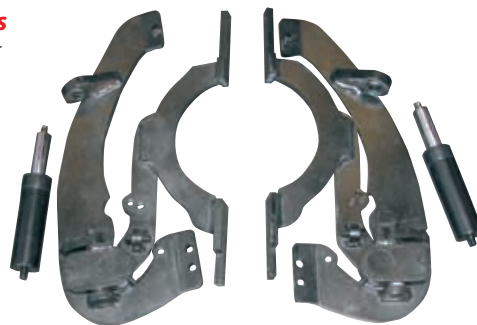

Corsa B £450