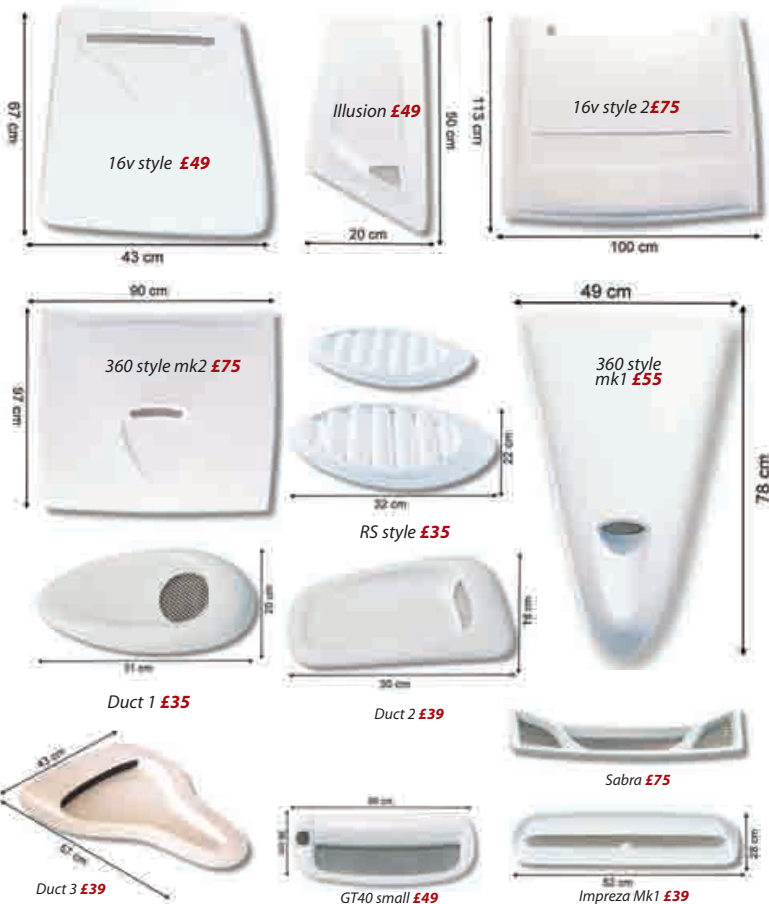

Evo Mk2 **£49**

Evo 6 **£45**

F50 **£45**

GTiR **£45**

16v style **£49**

Illusion **£49**

16v style 2 **£75**

360 style mk2 **£75**