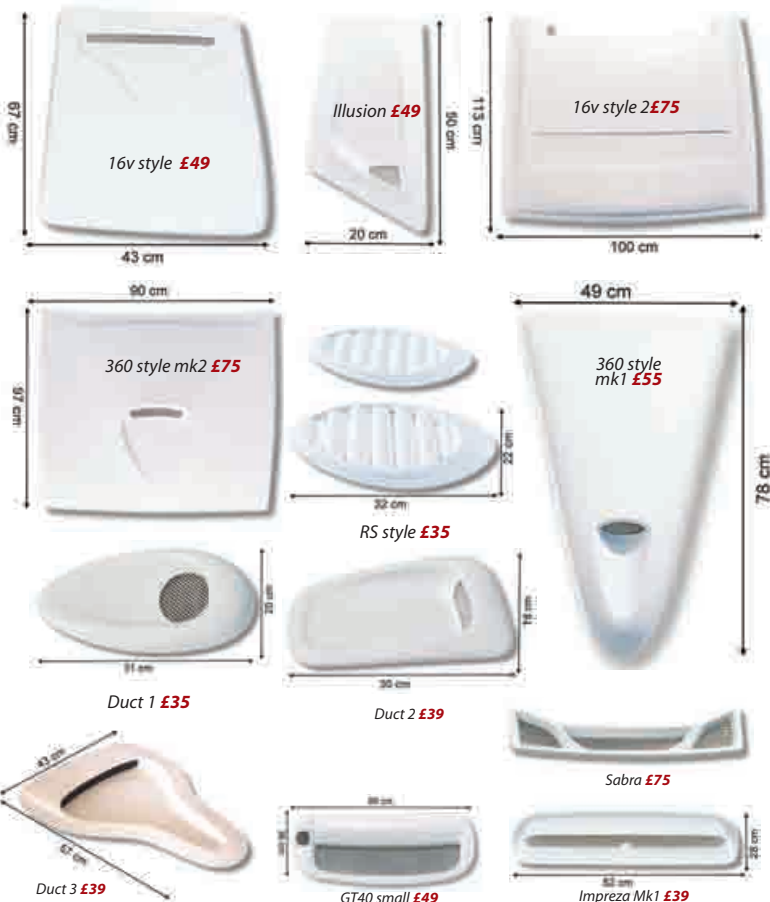

Evo 6 **£45**

F50 **£45**

GTiR **£45**

16v style **£49**

Illusion **£49**

16v style 2 **£75**

360 style mk2 **£75**

360 style mk1 **£55**